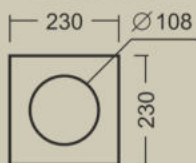

Profile cutout

	L, mm	B, mm	H, mm
1	230	230	800
2	230	230	1000
3	230	230	1200
4	230	230	1800

TYPE 1

SUPPORT

D108/H3000

Proportions

COLOR

Profile cutout